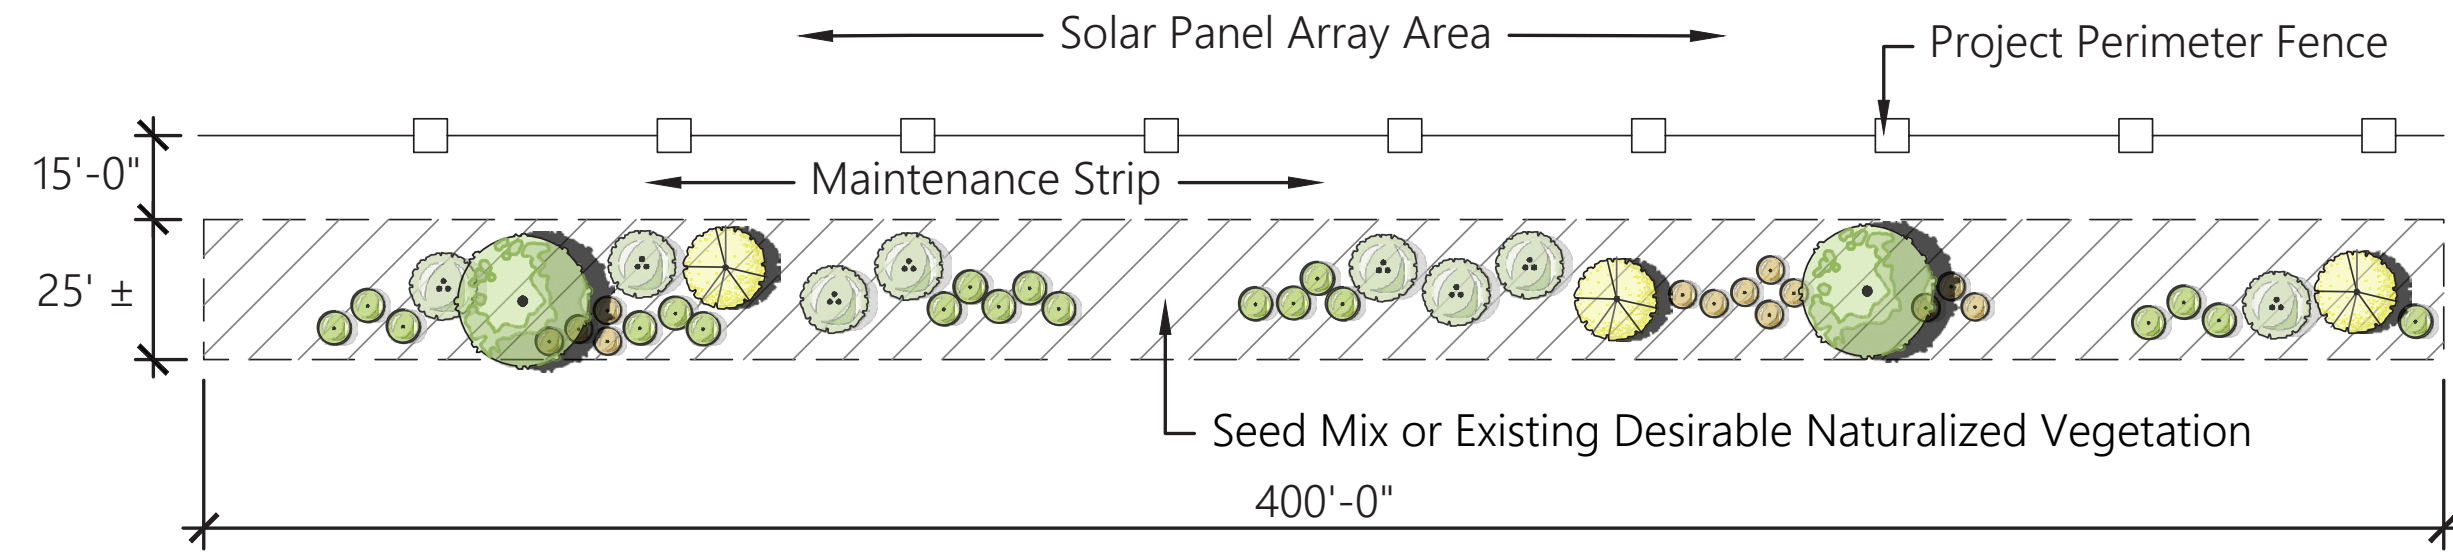

Landscape Planting Module 1

400-ft segment shown as example. Plant species graphic icons represent the average canopy spread of each plant type at maturity, to be used for Exie Solar conceptual planting designs only.

Conceptual illustration representing Module 1 plantings at approximately 7 to 10 years after installation

Landscape Planting Module 2

400-ft segment shown as example. Plant species graphic icons represent the average canopy spread of each plant type at maturity, to be used for Exie Solar conceptual planting designs only.

Conceptual illustration representing Module 2 plantings at approximately 7 to 10 years after installation

Landscape Planting Module 3

400-ft segment shown as example. Plant species graphic icons represent the average canopy spread of each plant type at maturity, to be used for Exie Solar conceptual planting designs only.