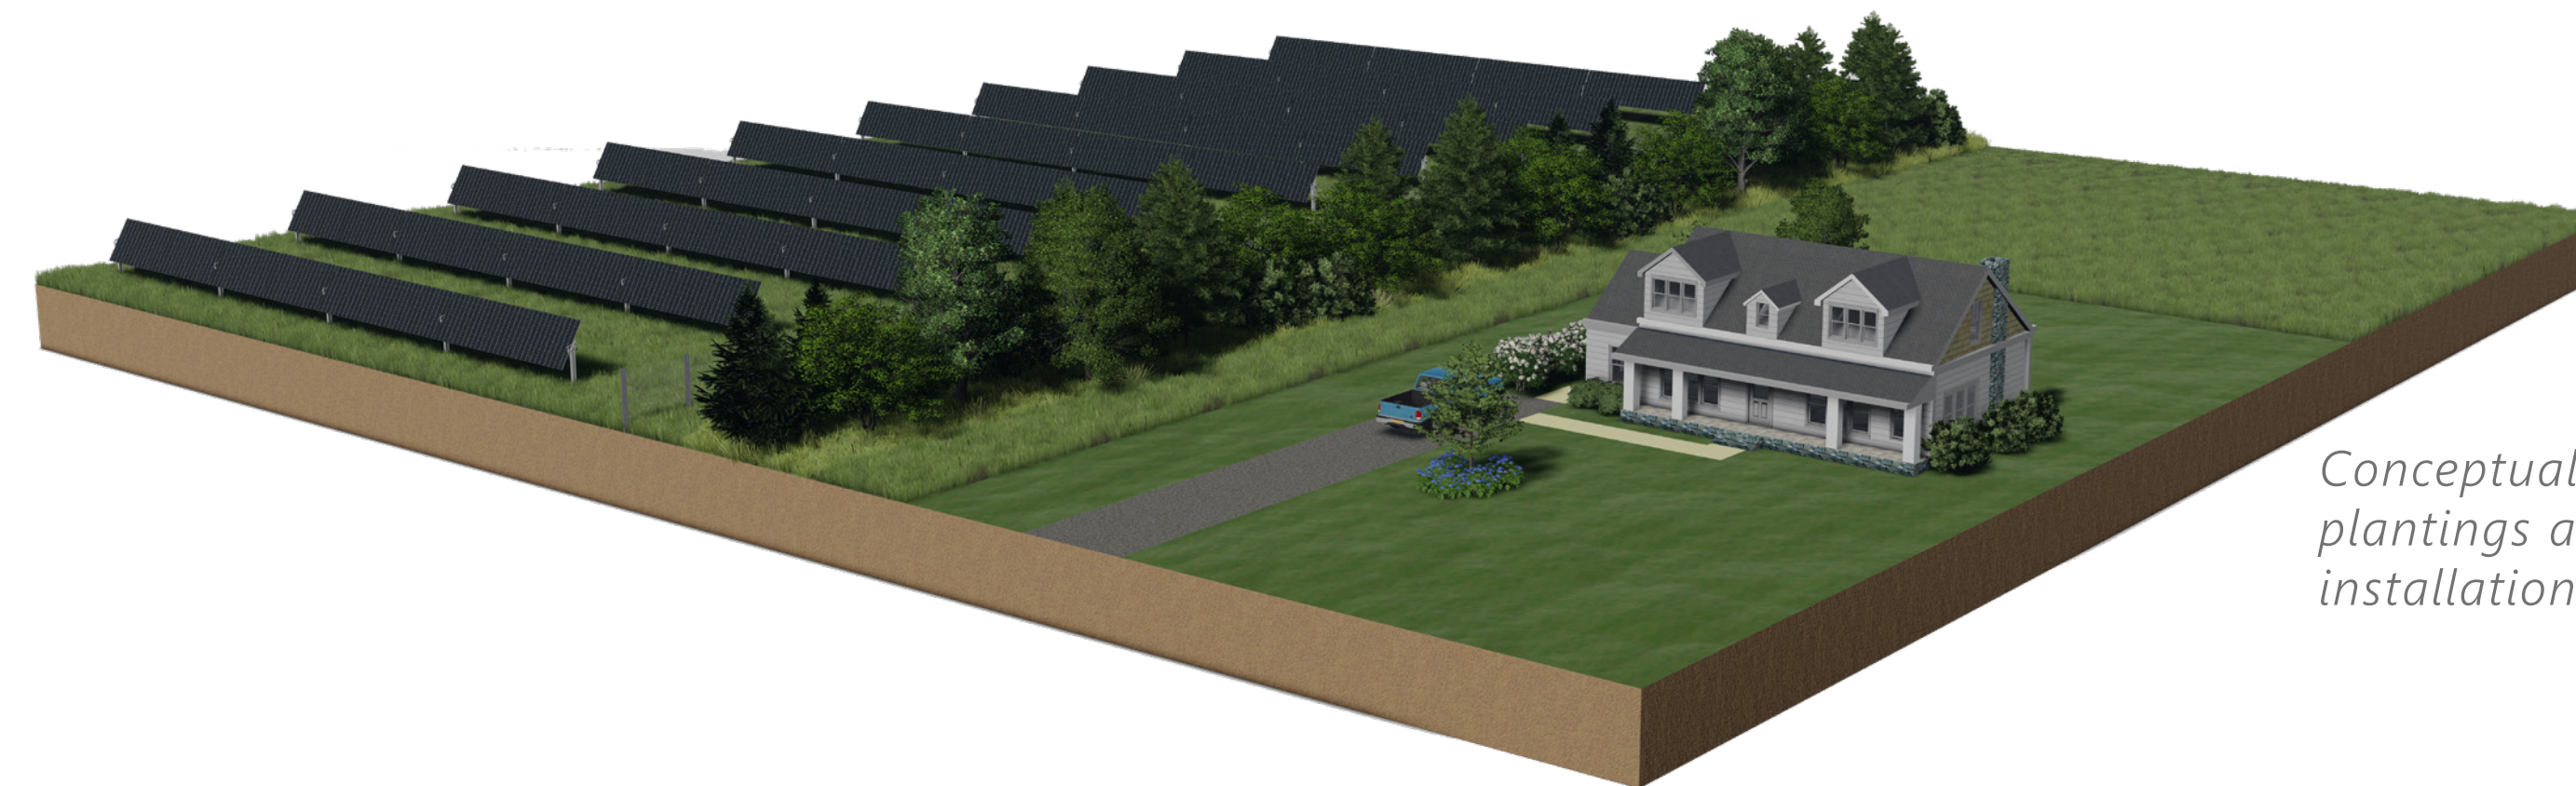

Landscape Planting Module 1

400-ft segment shown as example. Plant species graphic icons represent the average canopy spread of each plant type at maturity, to be used for Exie Solar conceptual planting designs only.

Conceptual illustration representing Module 1 plantings at approximately 7 to 10 years after installation

Landscape Planting Module 2

400-ft segment shown as example. Plant species graphic icons represent the average canopy spread of each plant type at maturity, to be used for Exie Solar conceptual planting designs only.

Conceptual illustration representing Module 2 plantings at approximately 7 to 10 years after installation

Landscape Planting Module 3

400-ft segment shown as example. Plant species graphic icons represent the average canopy spread of each plant type at maturity, to be used for Exie Solar conceptual planting designs only.