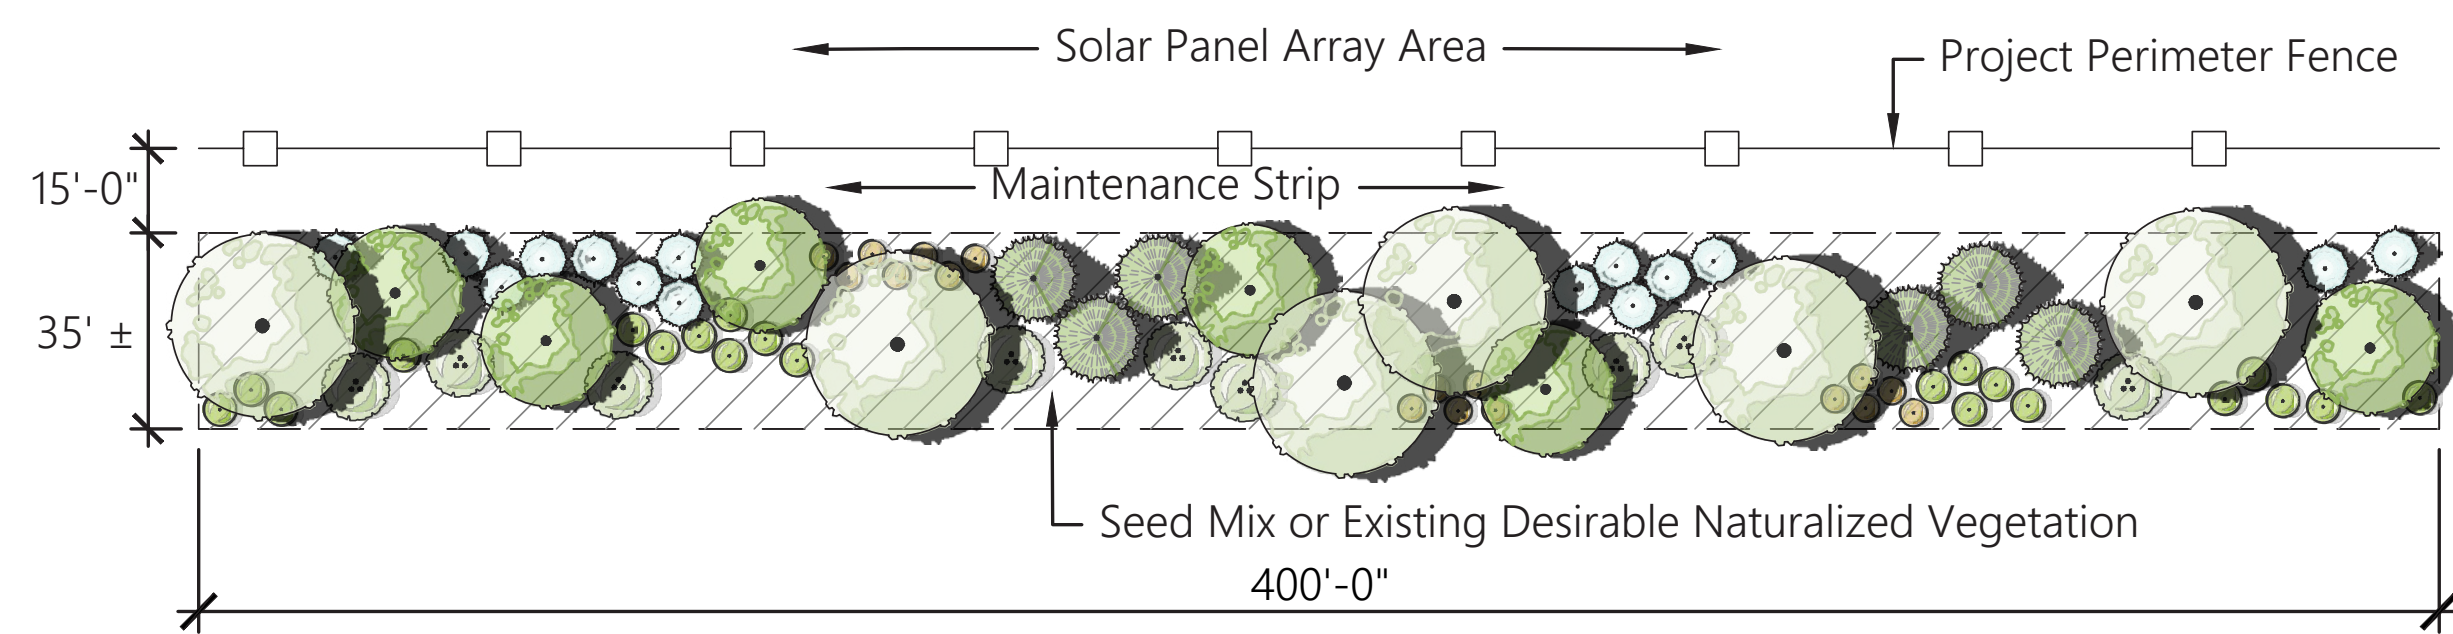

Landscape Planting Module 1

400-ft segment shown as example. Plant species graphic icons represent the average canopy spread of each plant type at maturity, to be used for Exie Solar conceptual planting designs only.

Conceptual illustration representing Module 1 plantings at approximately 7 to 10 years after installation

Landscape Planting Module 2

400-ft segment shown as example. Plant species graphic icons represent the average canopy spread of each plant type at maturity, to be used for Exie Solar conceptual planting designs only.

Conceptual illustration representing Module 2 plantings at approximately 7 to 10 years after installation

Landscape Planting Module 3

400-ft segment shown as example. Plant species graphic icons represent the average canopy spread of each plant type at maturity, to be used for Exie Solar conceptual planting designs only.