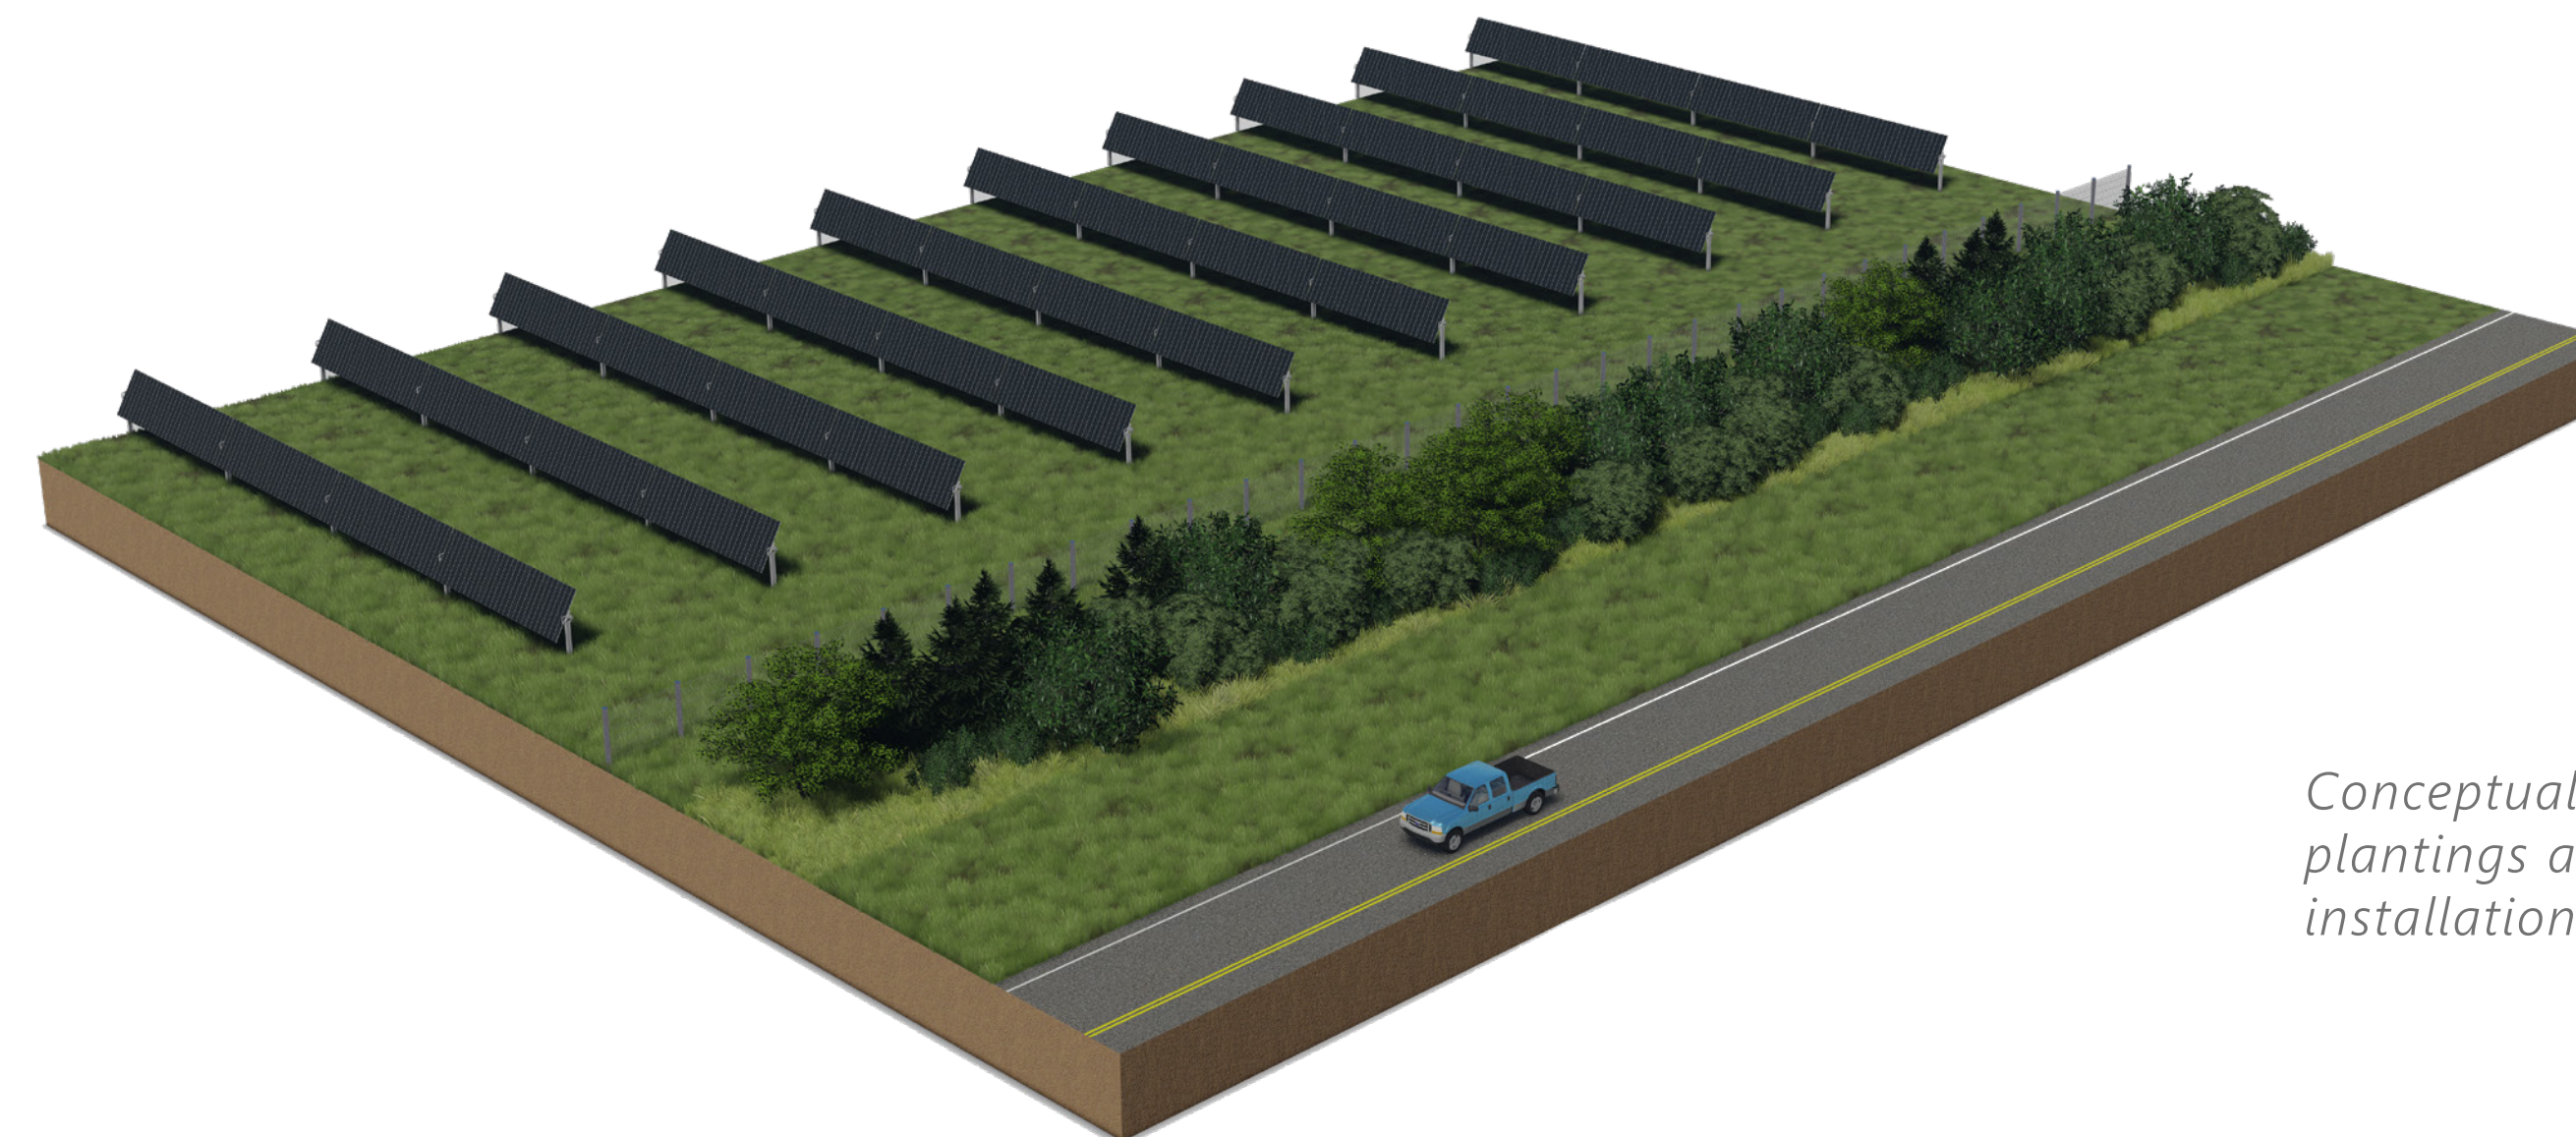

Landscape Planting Module 1

400-ft segment shown as example. Plant species graphic icons represent the average canopy spread of each plant type at maturity, to be used for Exie Solar conceptual planting designs only.

Conceptual illustration representing Module 1 plantings at approximately 7 to 10 years after installation

Landscape Planting Module 2

400-ft segment shown as example. Plant species graphic icons represent the average canopy spread of each plant type at maturity, to be used for Exie Solar conceptual planting designs only.

Conceptual illustration representing Module 2 plantings at approximately 7 to 10 years after installation

Landscape Planting Module 3

400-ft segment shown as example. Plant species graphic icons represent the average canopy spread of each plant type at maturity, to be used for Exie Solar conceptual planting designs only.

Conceptual illustration representing Module 3 plantings at approximately 7 to 10 years after installation

Example Plant Species

Large Deciduous Tree
Celtis occidentalis / Common Hackberry
Liquidambar styraciflua / Sweet Gum
Liriodendron tulipifera / Tulip Poplar
Quercus alba / White Oak
Quercus muehlenbergii / Chinkapin Oak