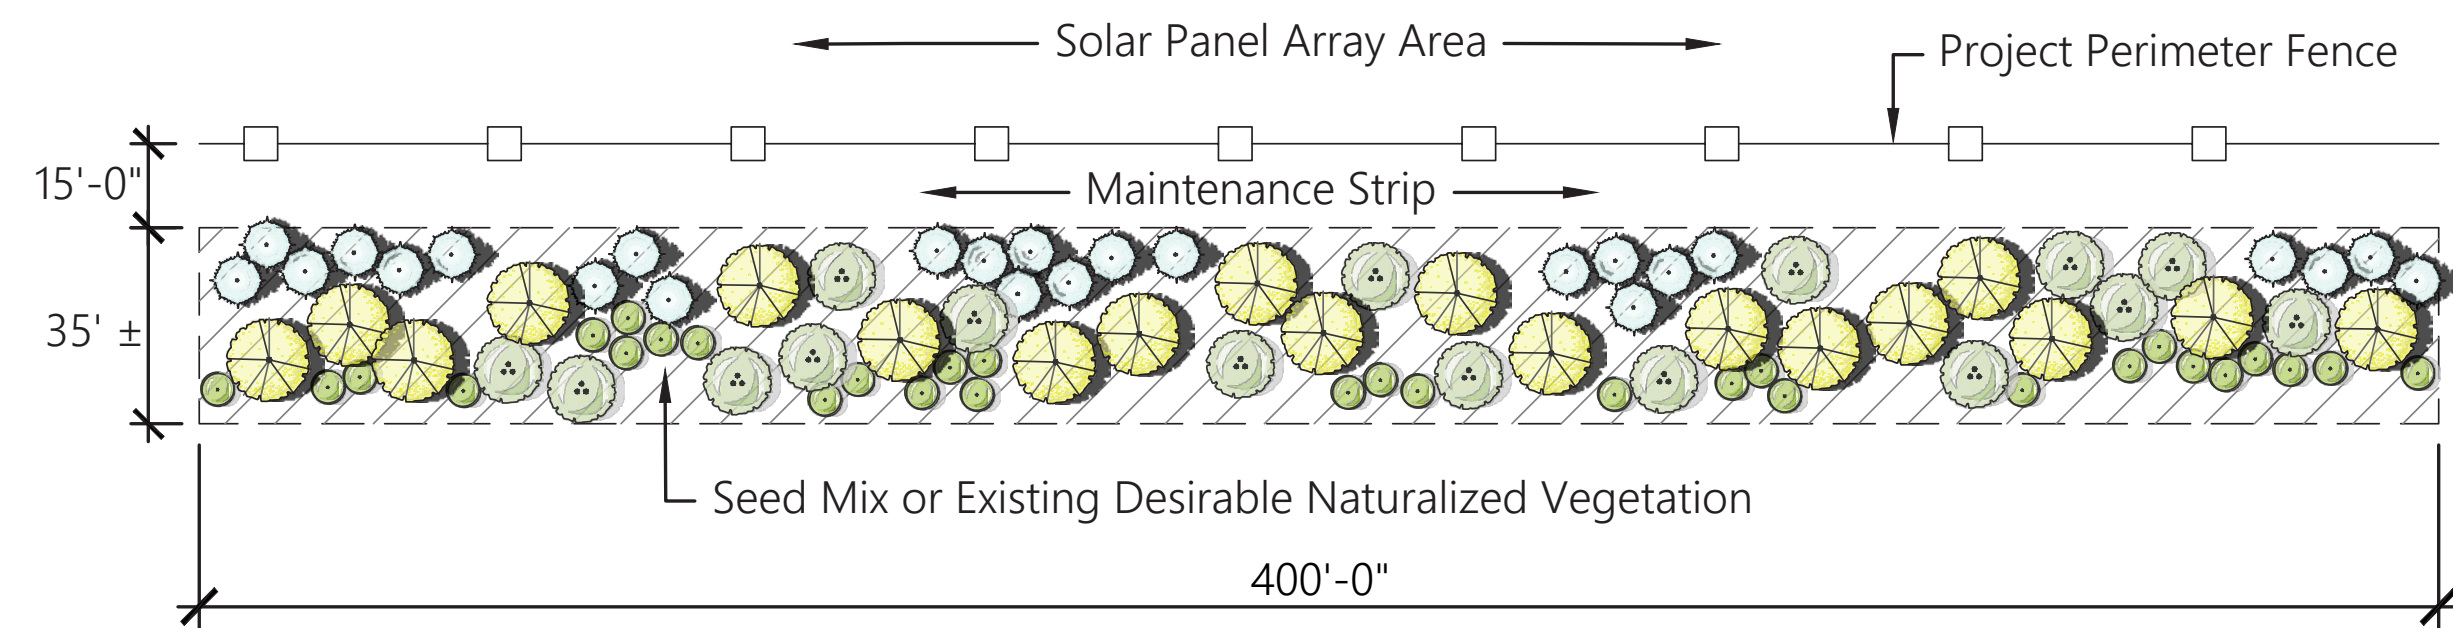

Landscape Planting Module 1

400-ft segment shown as example. Plant species graphic icons represent the average canopy spread of each plant type at maturity, to be used for Exie Solar conceptual planting designs only.

Conceptual illustration representing Module 1 plantings at approximately 7 to 10 years after installation

Landscape Planting Module 2

400-ft segment shown as example. Plant species graphic icons represent the average canopy spread of each plant type at maturity, to be used for Exie Solar conceptual planting designs only.

Conceptual illustration representing Module 2 plantings at approximately 7 to 10 years after installation

Landscape Planting Module 3

400-ft segment shown as example. Plant species graphic icons represent the average canopy spread of each plant type at maturity, to be used for Exie Solar conceptual planting designs only.