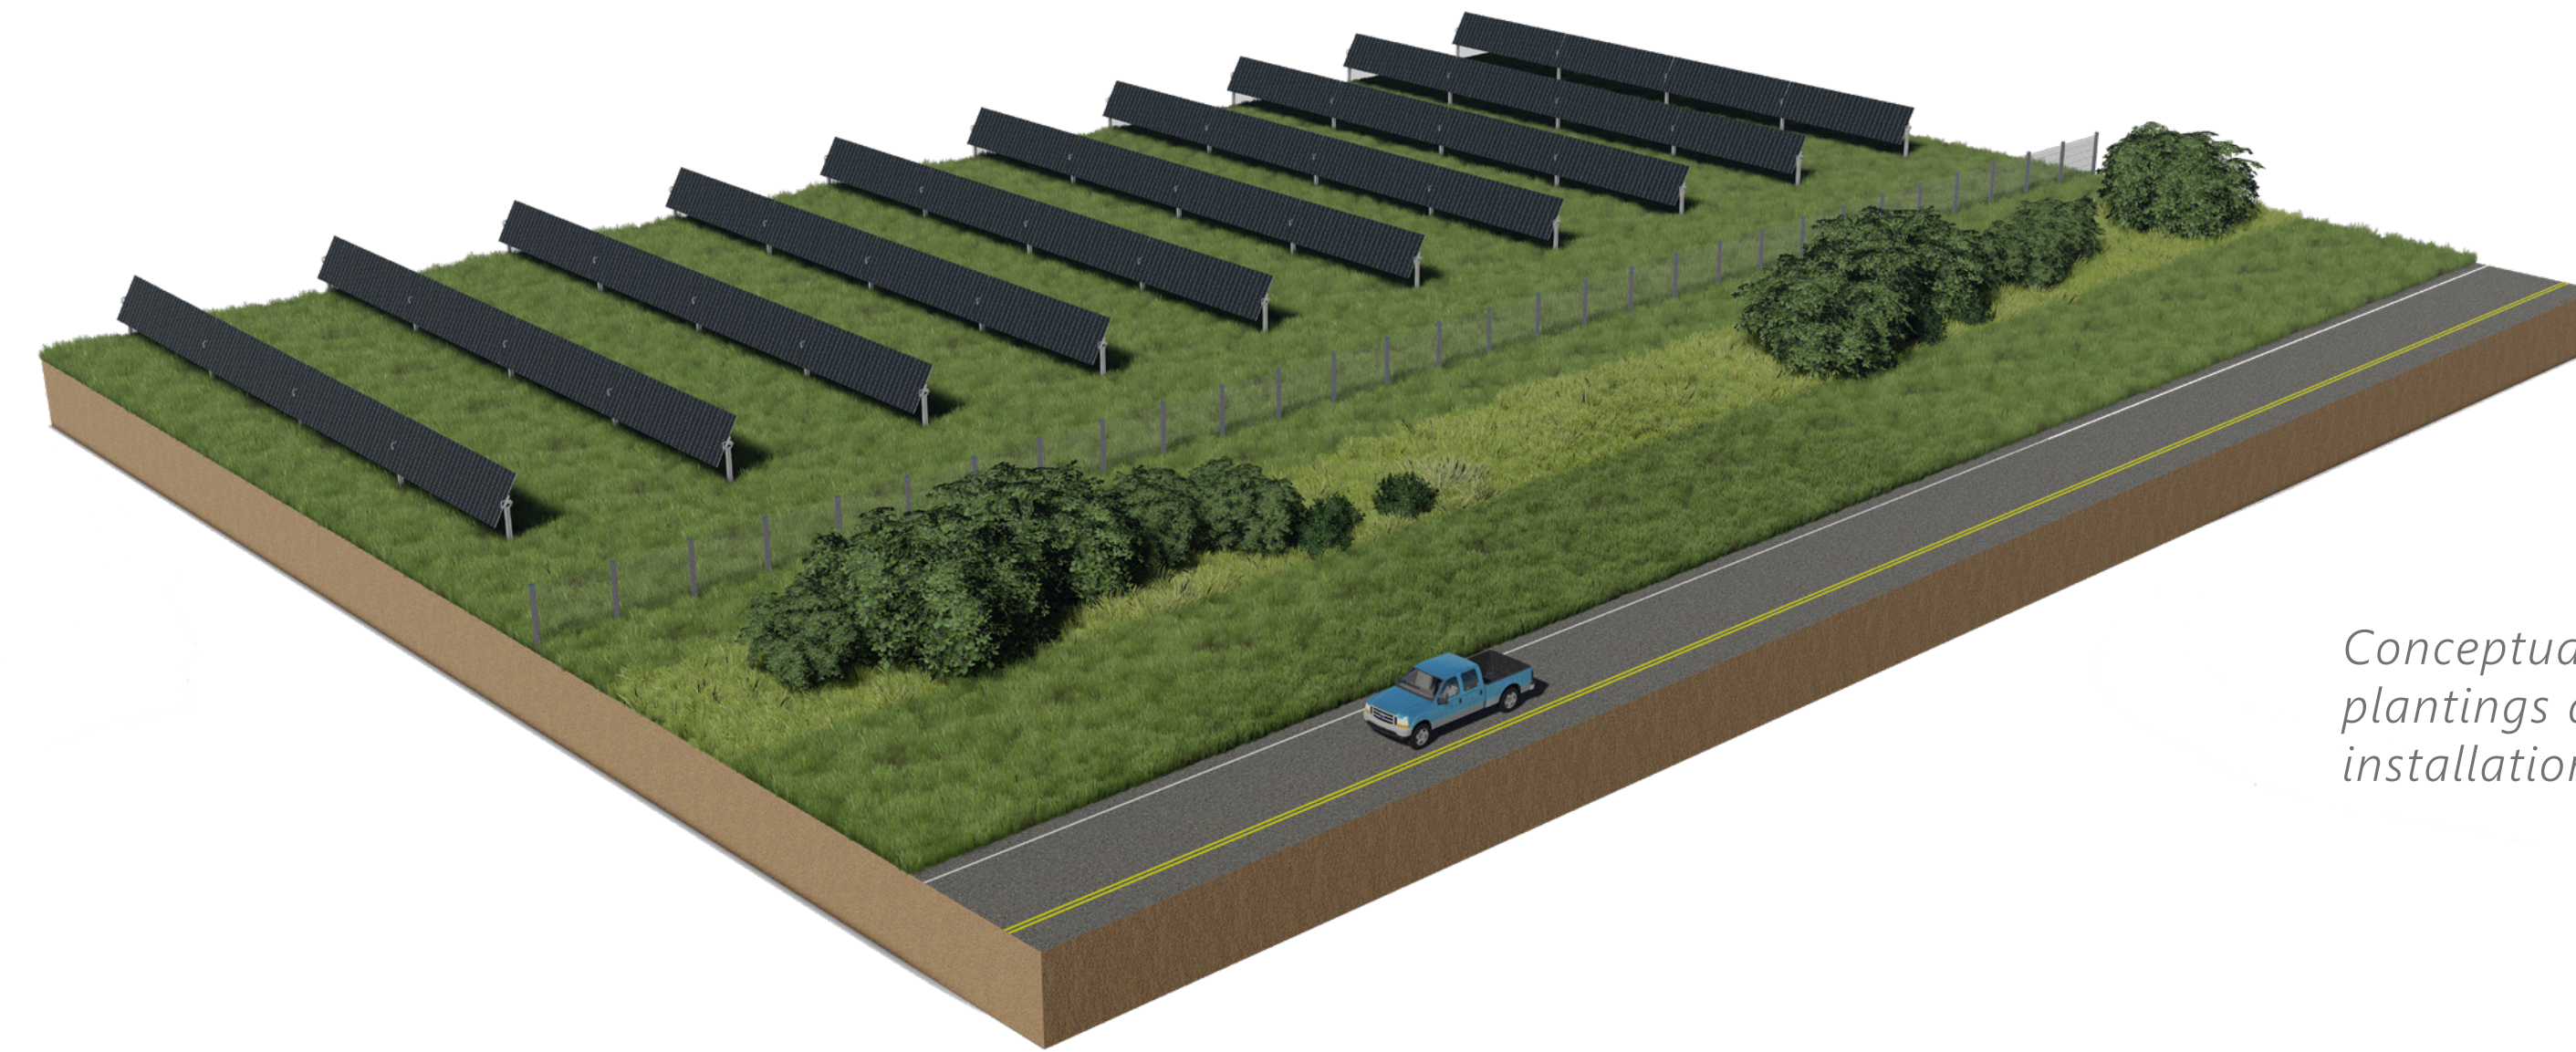

Landscape Planting Module 1

400-ft segment shown as example. Plant species graphic icons represent the average canopy spread of each plant type at maturity, to be used for Exie Solar conceptual planting designs only.

Conceptual illustration representing Module 1 plantings at approximately 7 to 10 years after installation

Landscape Planting Module 2

400-ft segment shown as example. Plant species graphic icons represent the average canopy spread of each plant type at maturity, to be used for Exie Solar conceptual planting designs only.

Conceptual illustration representing Module 2 plantings at approximately 7 to 10 years after installation

Landscape Planting Module 3

400-ft segment shown as example. Plant species graphic icons represent the average canopy spread of each plant type at maturity, to be used for Exie Solar conceptual planting designs only.